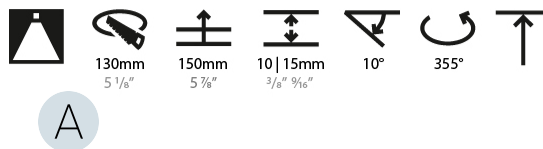

PHYSICAL

Shape: Round
Diameter (mm): 139
Diameter (in): 5 1/2
Height (mm): 137
Height (in): 5 3/8
Ceiling Thickness (mm): 10 / 12.5 / 15
Ceiling Thickness (in): 3/8 or 1/2 or 9/16
Min. Recessing Depth (mm): 150
Min. Recessing Depth (in): 5 7/8
Light Distribution: Adjustable / Downlight
Weight (kg): 0.856
Weight (lbs): 1.89
Fixture Finish: SSR / BKV / CWI / CRY / HAB / UFT / ITA / RUA / FTG / MYG / LOD / PUS / FRO / FUP / KIA / POP / BLS / SPG / MEY / GOH / GUM / CHC / COM / ABZ / JAG / OBR / MOS / ROR
Fixture Material: Aluminum Die Cast
Cut-out Measurements: 130mm / 5 1/8"

ELECTRICAL

Lamp Type: LED (Zhaga Standard)
Input Wattage (W): 28.6
Total Output Wattage (W): 26
Dimming: Tri-Mode (Non-Dimming and Phase Dimming (120Vac only) and 0-10V Dimming)
Driver Included: No
Driver Location: Recessed Housing
Driver Type: Constant Current - Universal
Driver Class: Class 2
Housing: See components
Input Voltage (V): 120 - 277
Constant Current (MA): 700

LED

Number of LEDs: 1
Color Temperature (°K): 2700 / 3000 / 3500 / 4000
Max. Delivered Lumen (lm): 2030 / 2080 / 2185 / 2230
Nominal Lumen (lm): 3210 / 3290 / 3459 / 3530
CRI: >90 CRI
Efficiency (%): 0.631
Lamp Life (hrs): 50000

OPTICAL

Reflector: 20 / 40 / 60
Adjustability: Rotational 355°; Tilt 10°

RATINGS AND CERTIFICATIONS

Certified By: Certified for North American Standards
IP rating: IP20